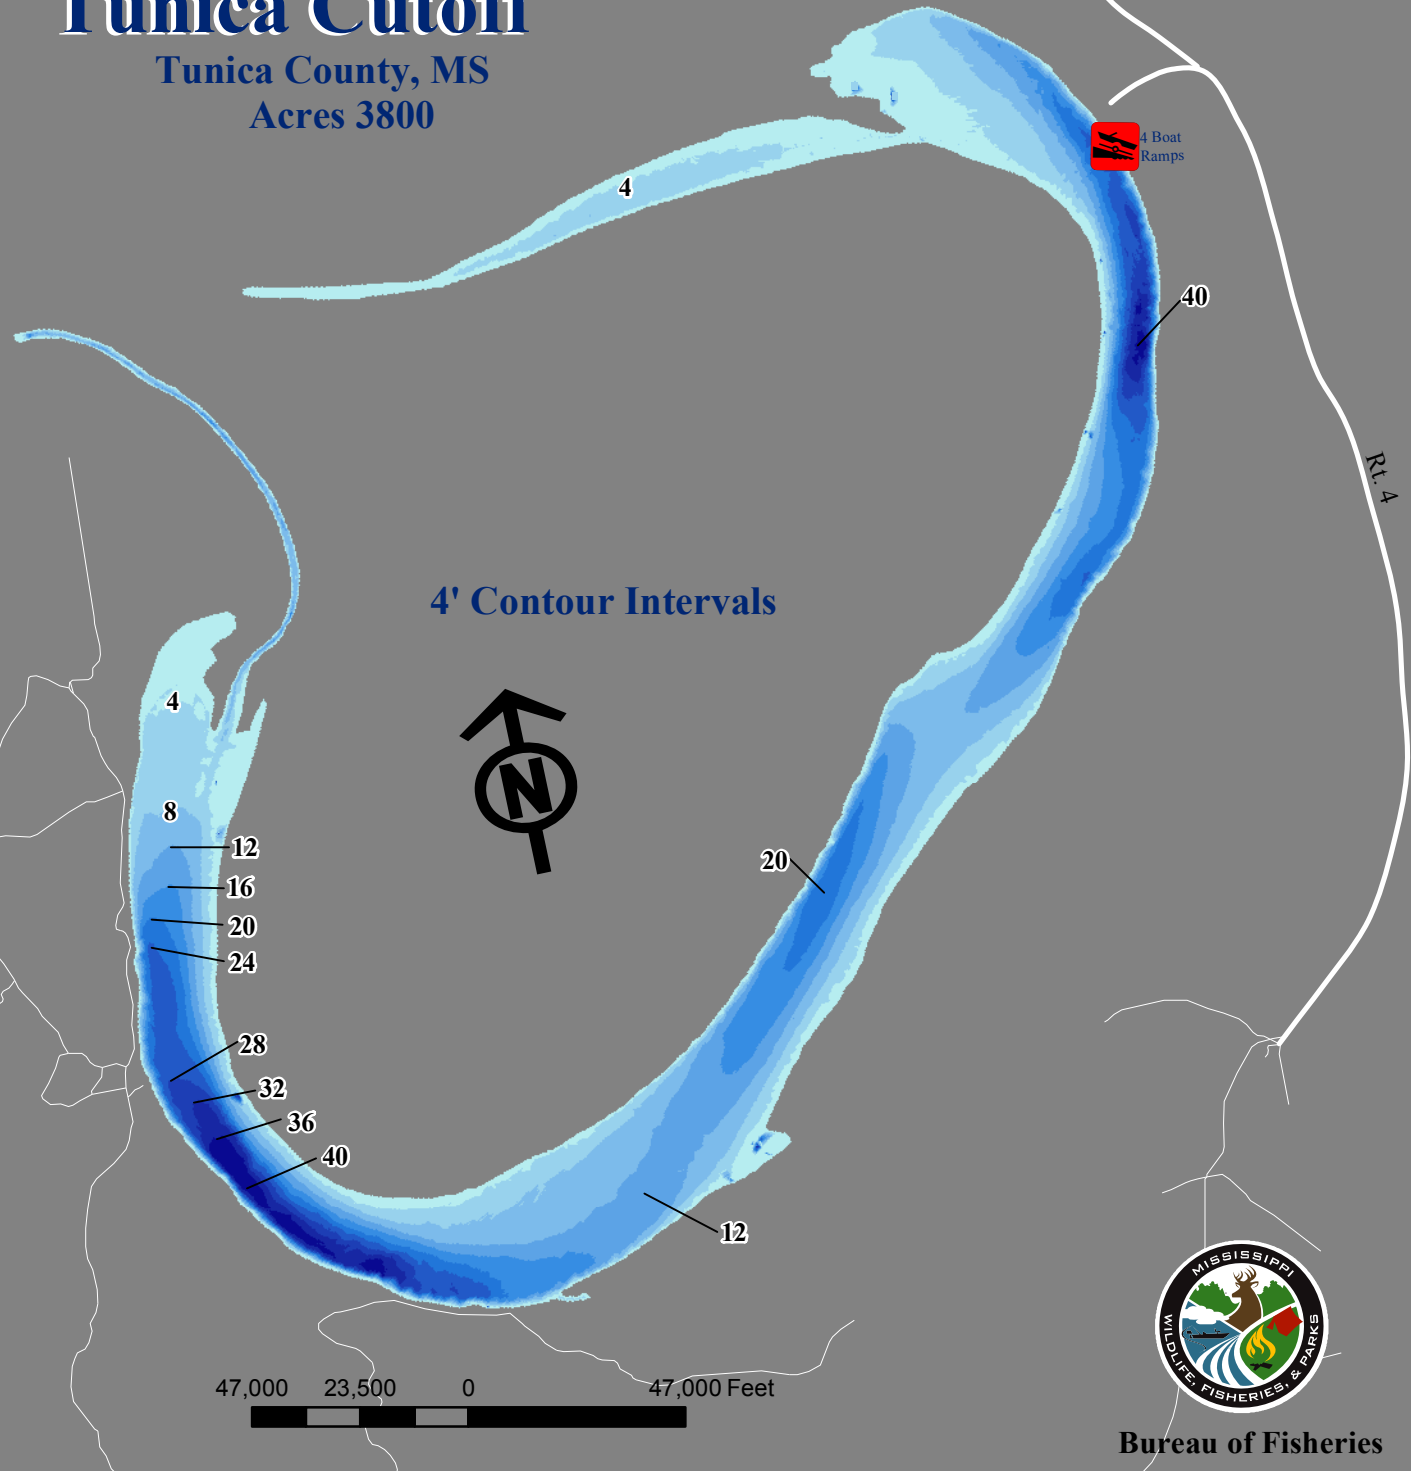

Bureau of Fisheries