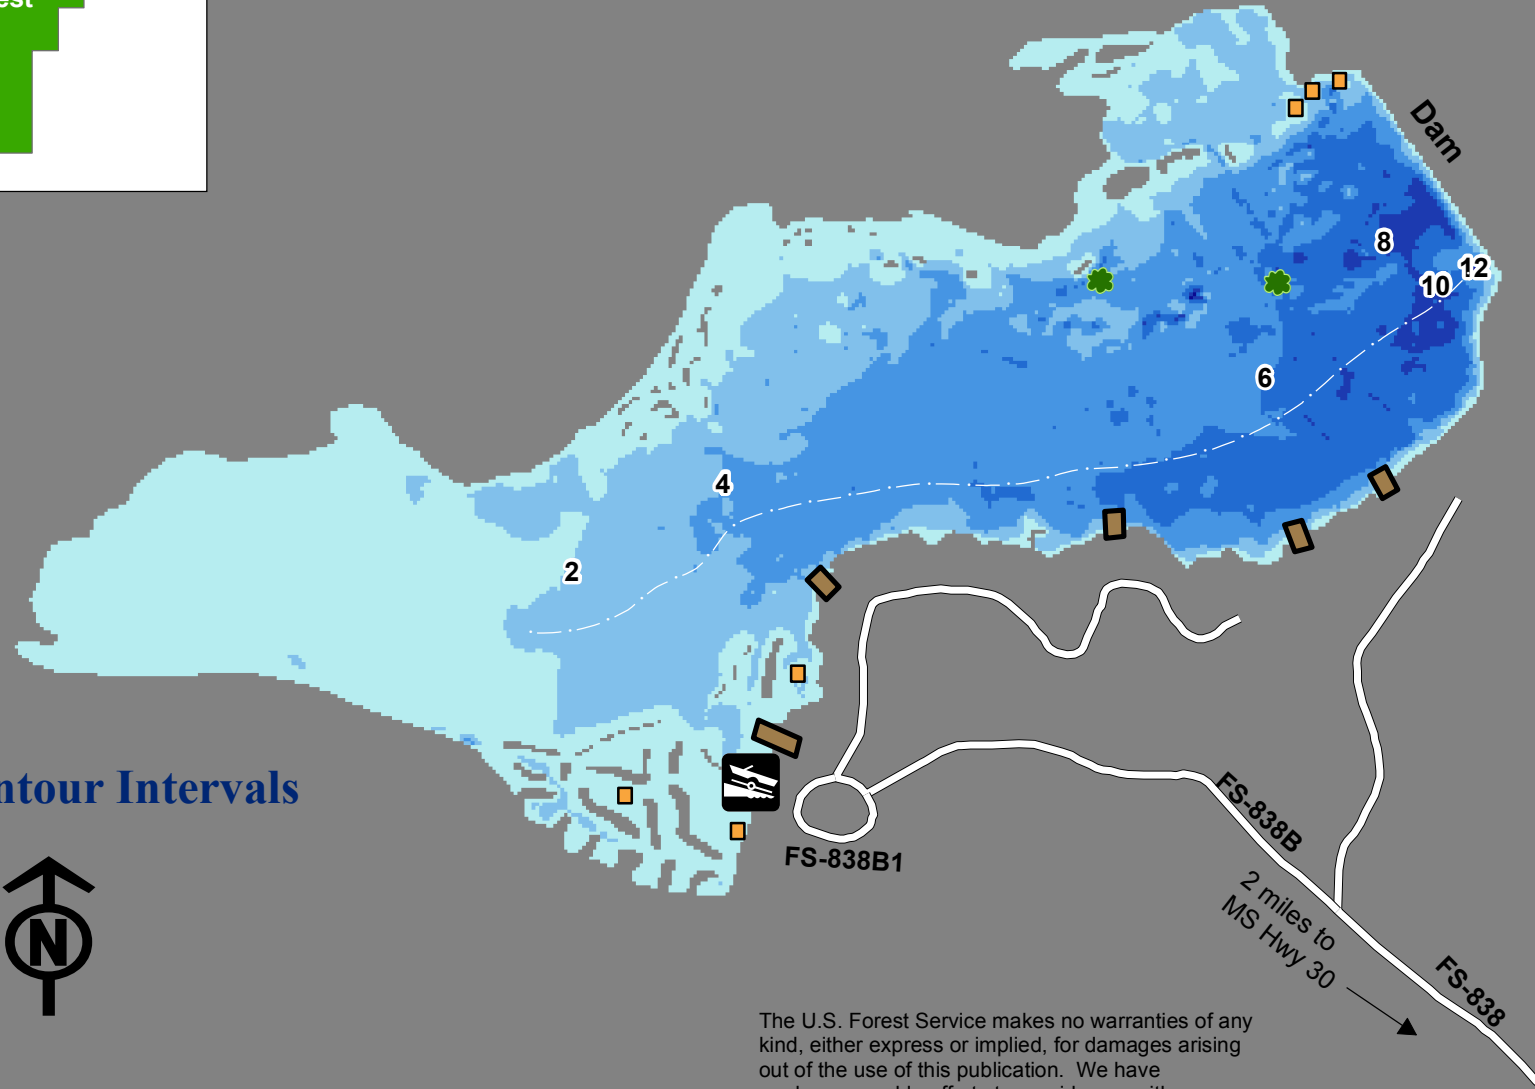

Vicinity Map

Puskus Lake

(LT14A-1)

Holly Springs National Forest
Lafayette County, MS
Acres 83

Description

Depth

Creek Channel

Fish Attractor

Spawning Bed

Fishing Pier

2' Contour Intervals

The U.S. Forest Service makes no warranties of any kind, either express or implied, for damages arising out of the use of this publication. We have made reasonable efforts to provide you with accurate maps, but we cannot exclude the possibility of errors or changes in actual conditions. Map created by R. Dillard 7/20/2012