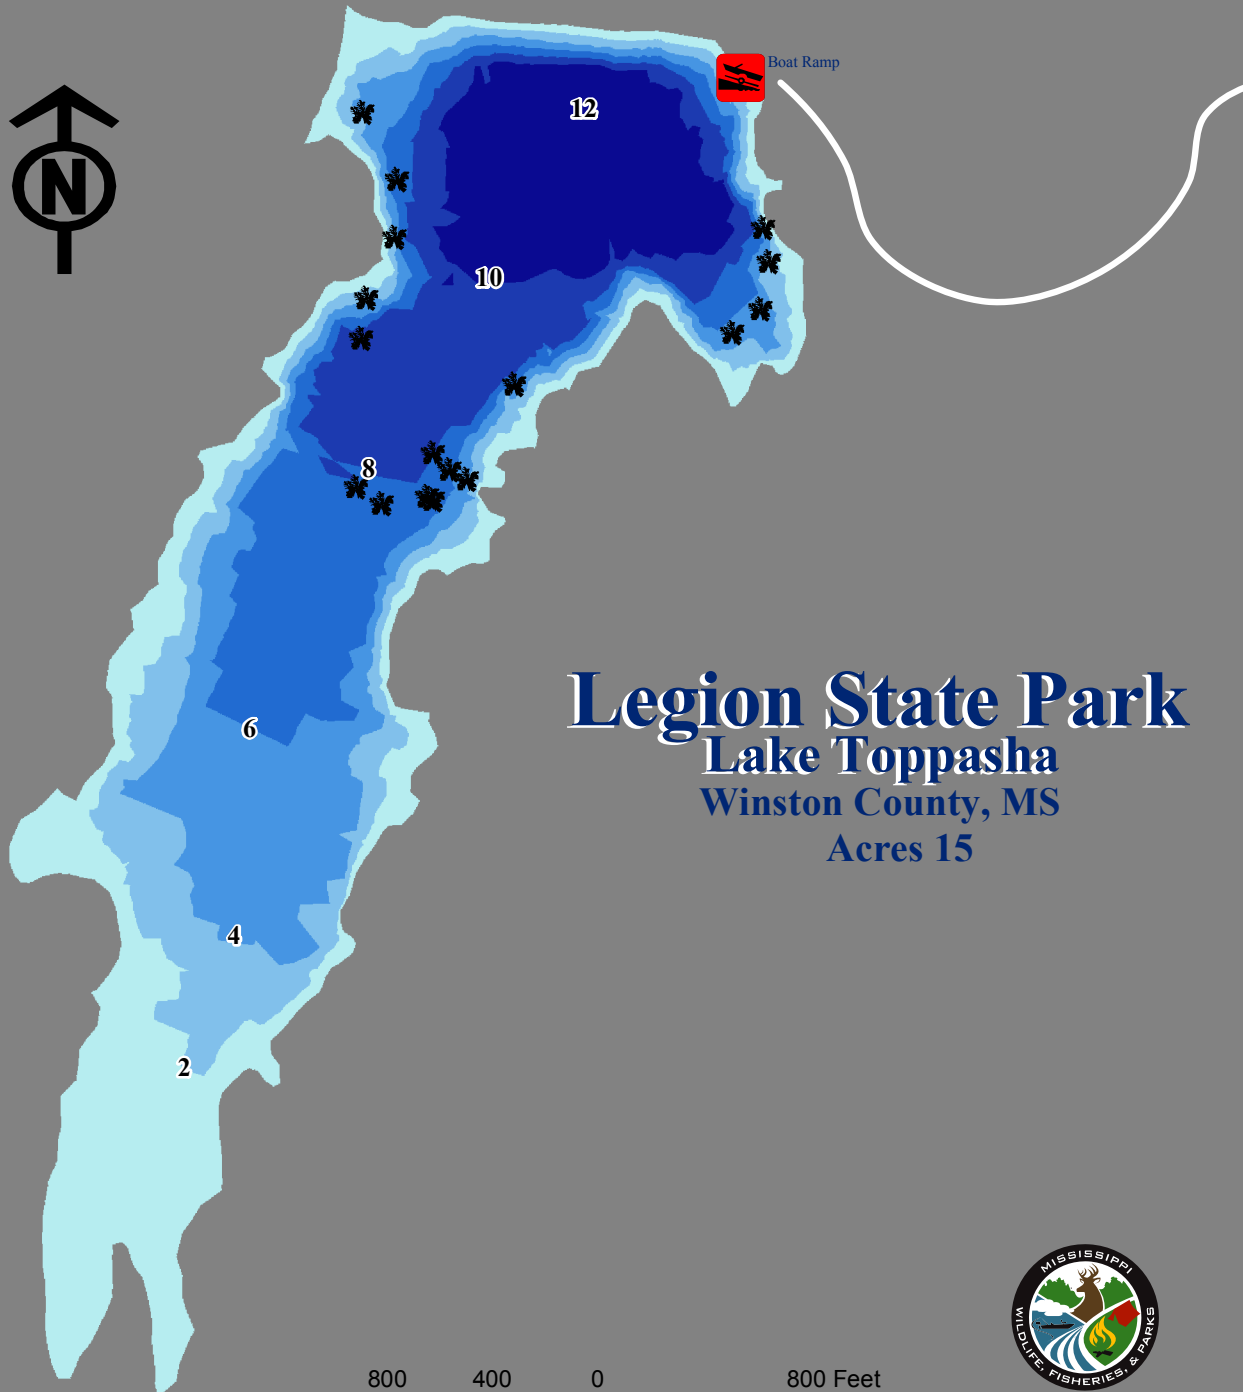

Vicinity Map

2' Contour Intervals

Legion State Park

Lake Toppasha

Winston County, MS
Acres 15

Description	
Depth	
	0 - 2
	2 - 4
	4 - 6
	6 - 8
	8 - 10
	10 - 12
	FISH ATTRACTOR

The MDWFP makes no warranties of any kind, either express or implied, for damages arising out of the use of this publication. We have made reasonable efforts to provide you with accurate maps, but we cannot exclude the possibility of errors or changes in actual conditions. Map Published by the Mississippi Department of Wildlife Fisheries and Parks GIS Lab.