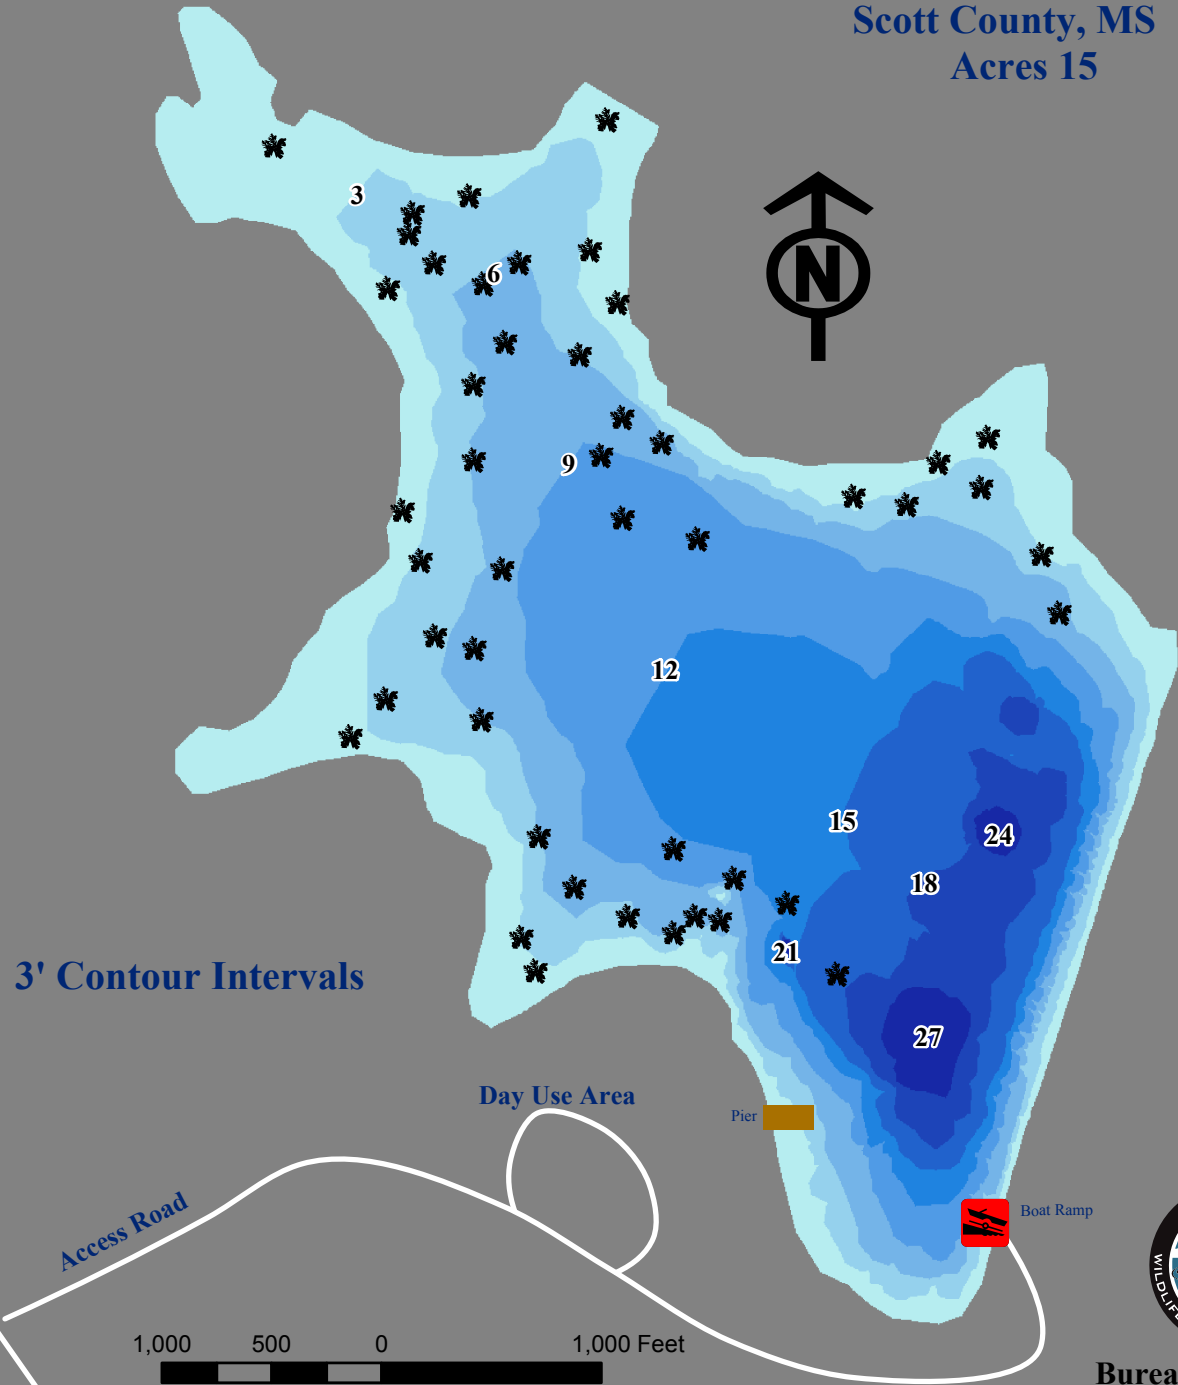

## Vicinity Map

# Golden Memorial SP

Scott County, MS  
Acres 15

### Description

#### Depth

Fish Attractors

The MDWFP makes no warranties of any kind, either express or implied, for damages arising out of the use of this publication. We have made reasonable efforts to provide you with accurate maps, but we cannot exclude the possibility of errors or changes in actual conditions. Map Published by the Mississippi Department of Wildlife Fisheries and Parks GIS Lab.