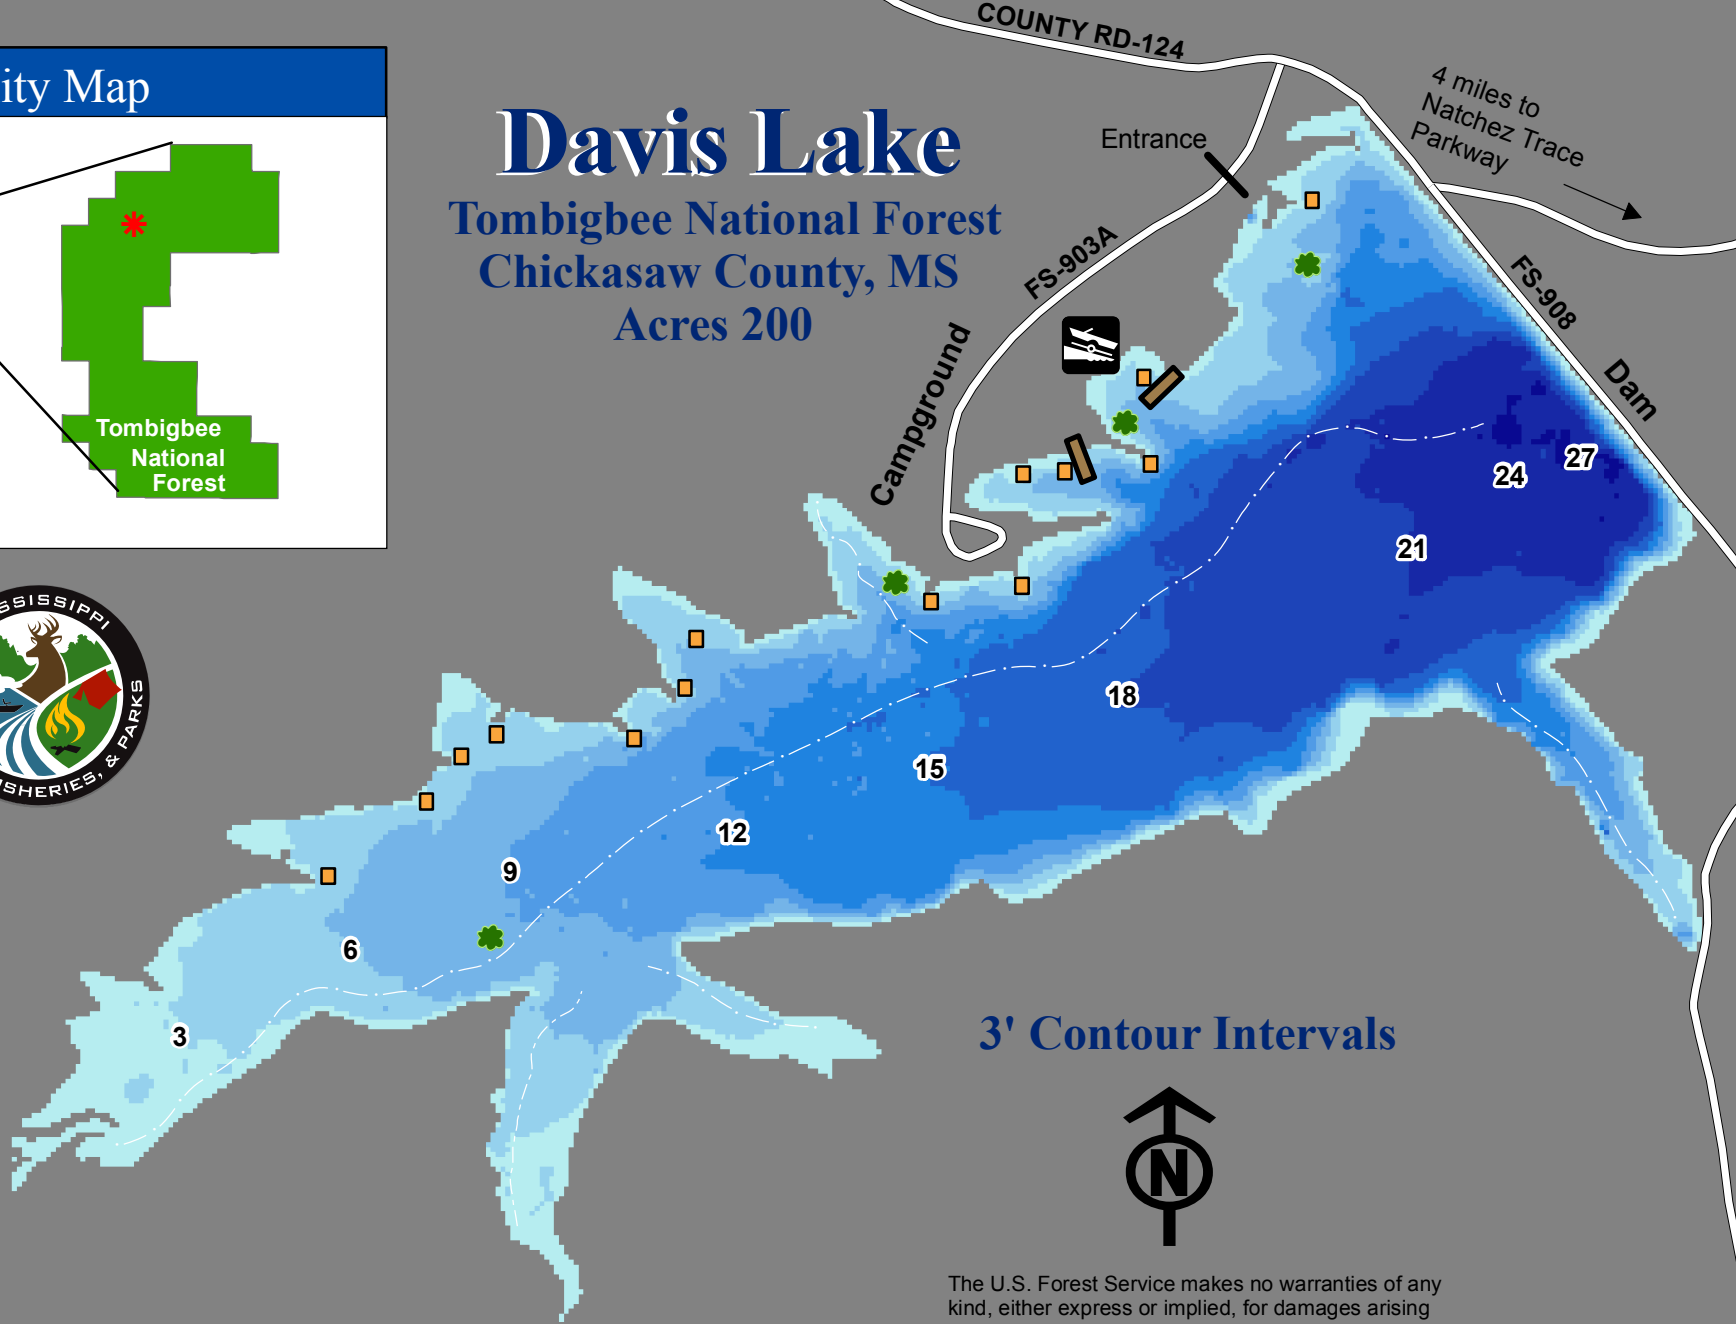

Vicinity Map

Davis Lake

Tombigbee National Forest Chickasaw County, MS Acres 200

Description

Depth

0 - 3
3 - 6
6 - 9
9 - 12
12 - 15
15 - 18
18 - 21
21 - 24
24 - 27

Creek	
Channel	
Fish Attractor	
Spawning Bed	
Fishing Pier	