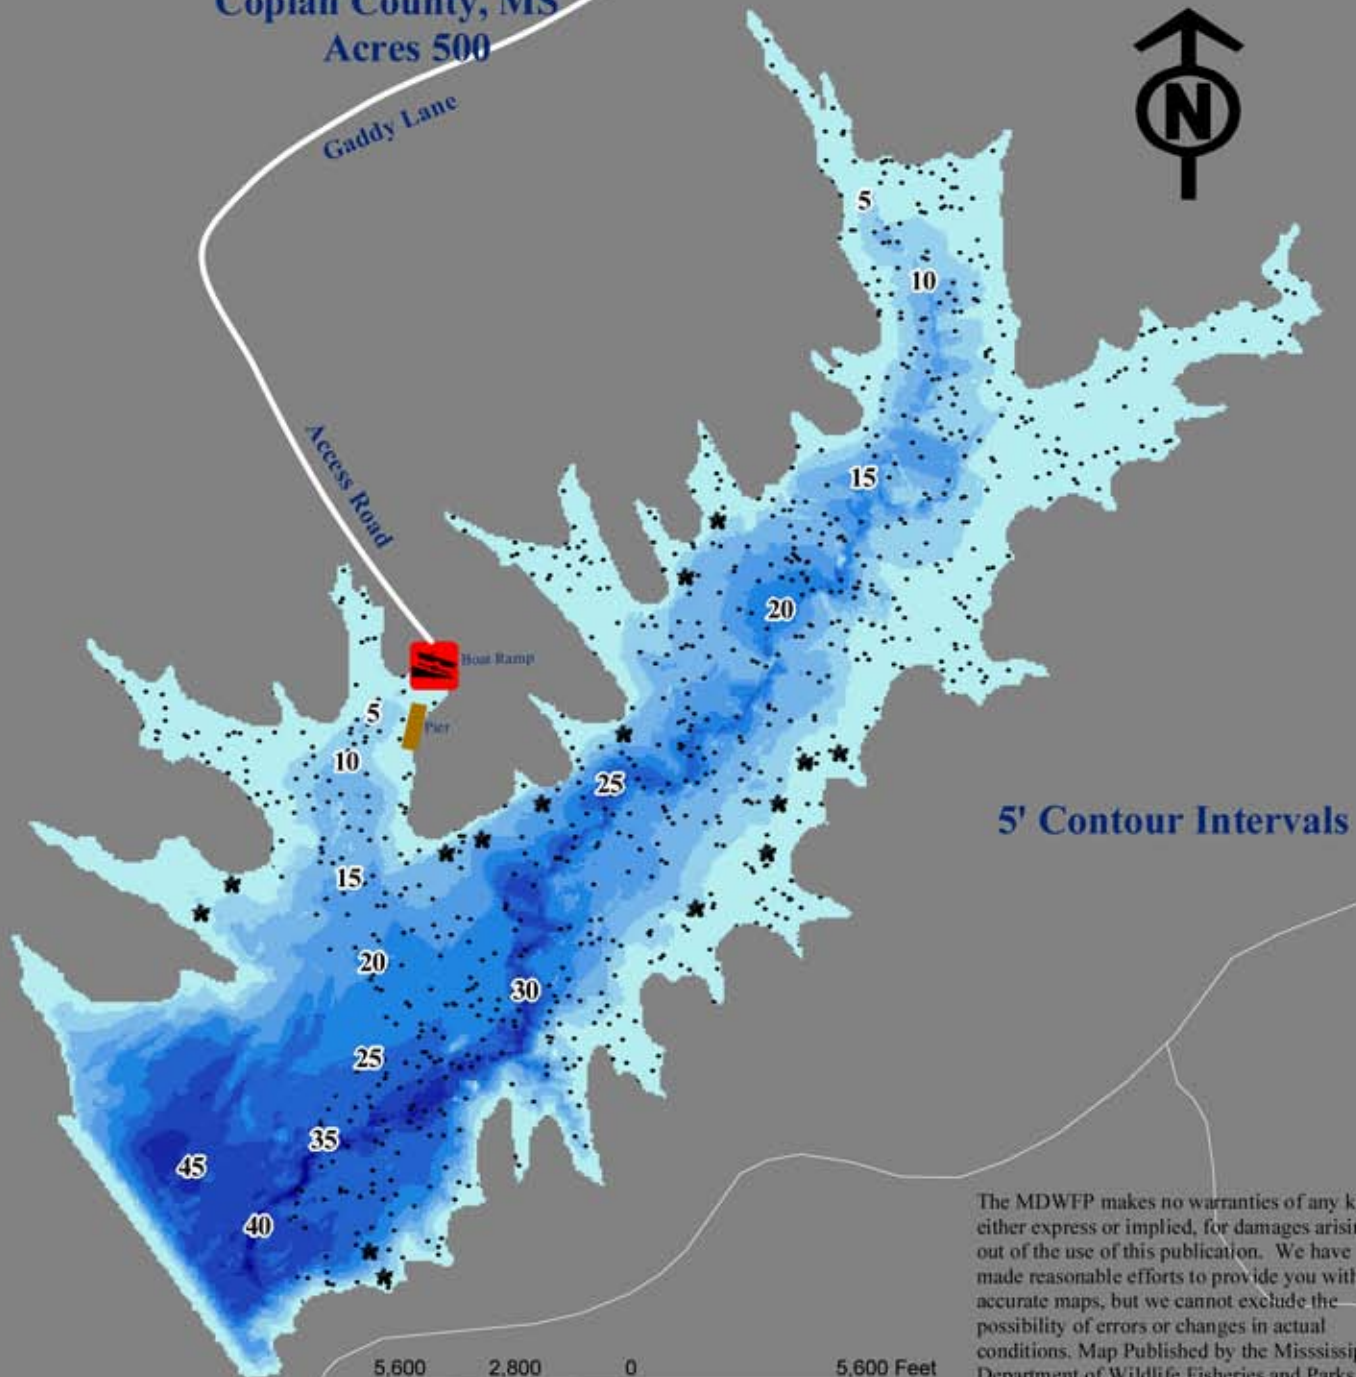

Vicinity Map

Calling Panther Lake

Covich County, MS
Acres 500

Description	
•	Trees
★	Fish Attractor
Depth	
0 - 5	
5 - 10	
10 - 15	
15 - 20	
20 - 25	
25 - 30	
30 - 35	
35 - 40	
40 - 45	

The MDWFP makes no warranties of any kind, either express or implied, for damages arising out of the use of this publication. We have made reasonable efforts to provide you with accurate maps, but we cannot exclude the possibility of errors or changes in actual conditions. Map Published by the Mississippi Department of Wildlife Fisheries and Parks GIS Lab.