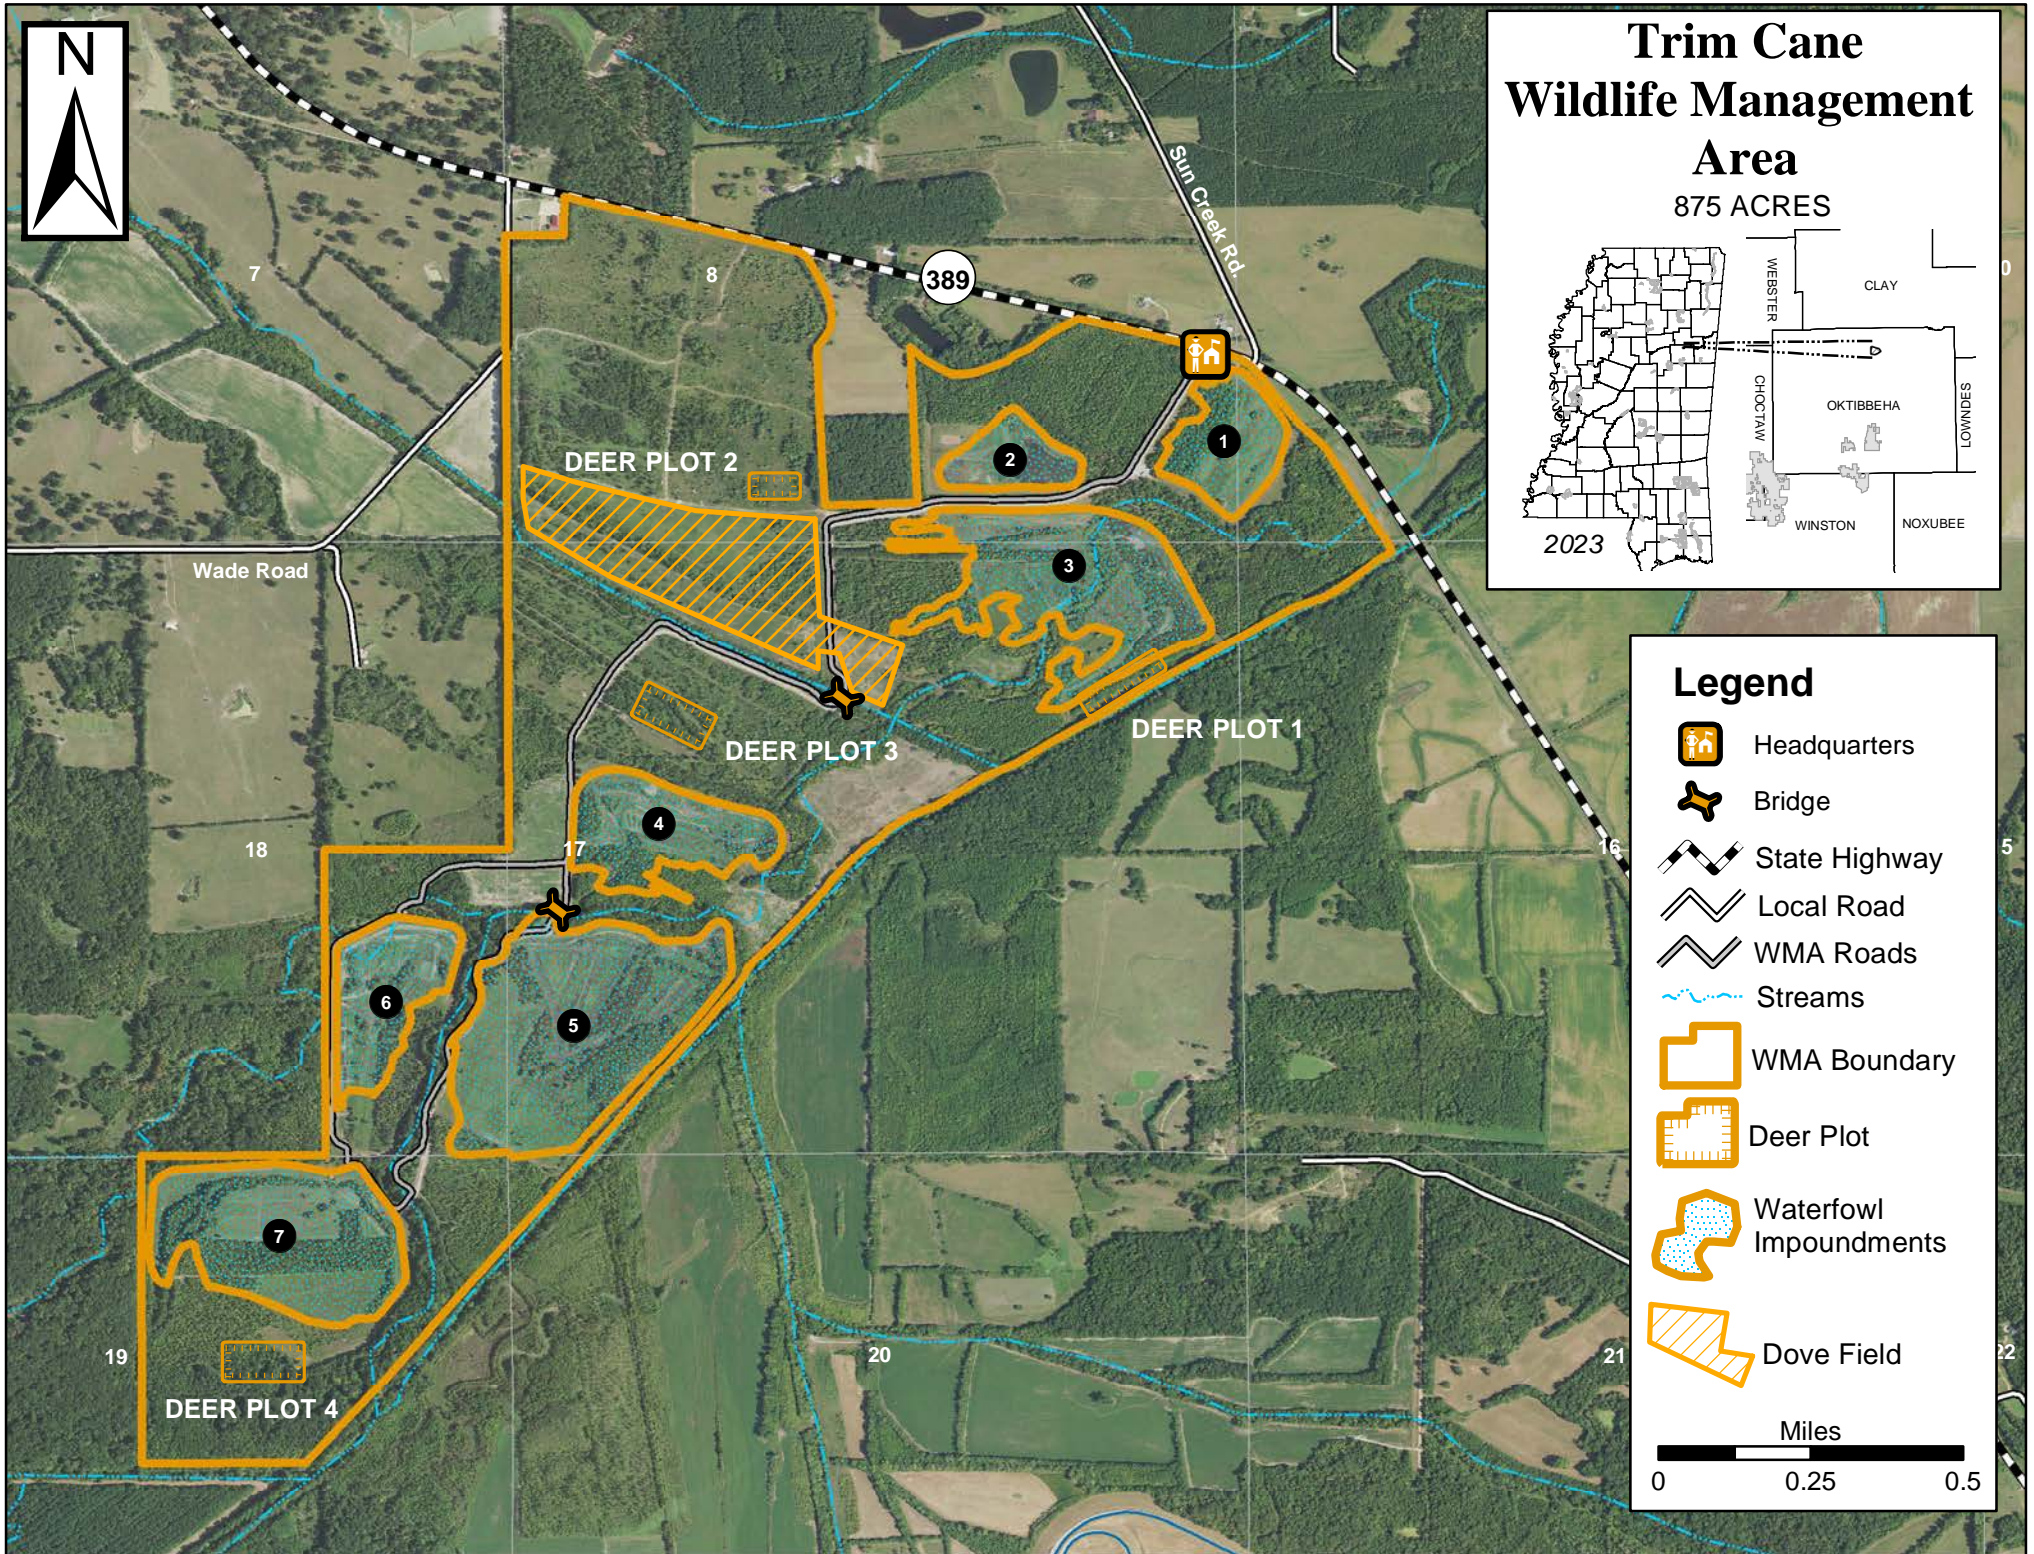

Trim Cane Wildlife Management Area

875 ACRES

Legend

- Headquarters
- Bridge
- State Highway
- Local Road
- WMA Roads
- Streams
- WMA Boundary
- Deer Plot
- Waterfowl Impoundments
- Dove Field