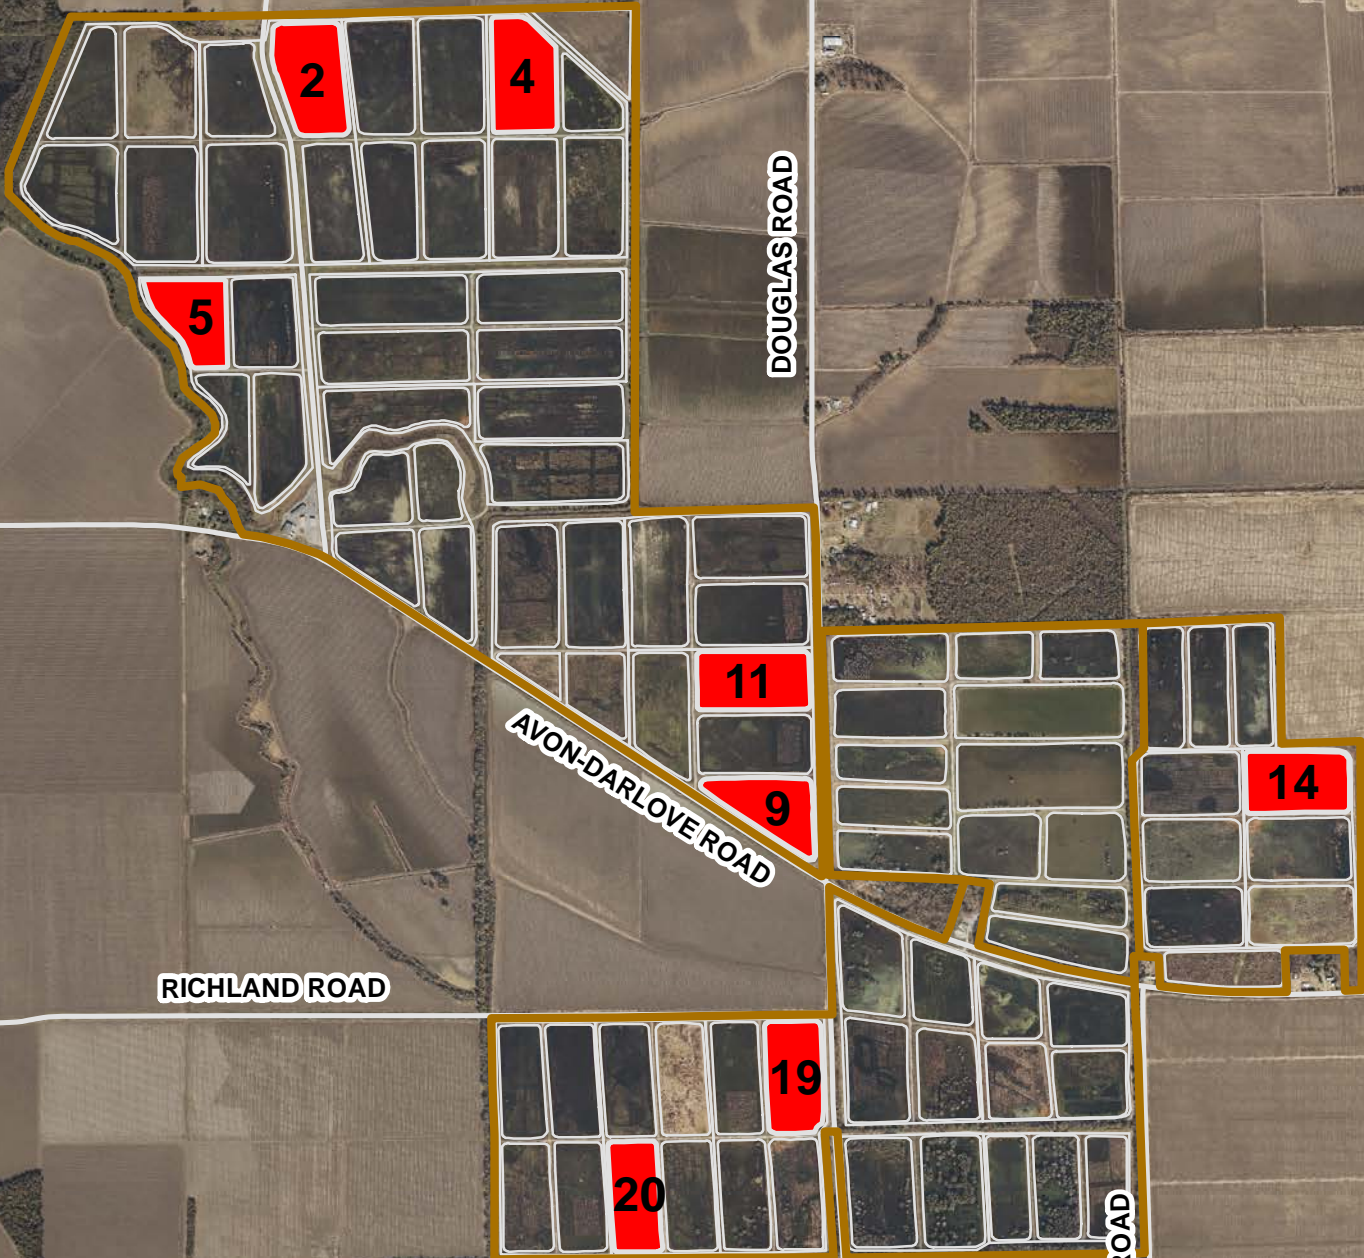

SCALE: 1" = 2,000'

BUTCH WILSON ROAD

DOUGLAS ROAD

WEST PARK ROAD

RICHLAND ROAD

AVON-DARLOVE ROAD

DIANE KING ROAD

**MUSCADINE FARMS  
2023 TEAL MAP**