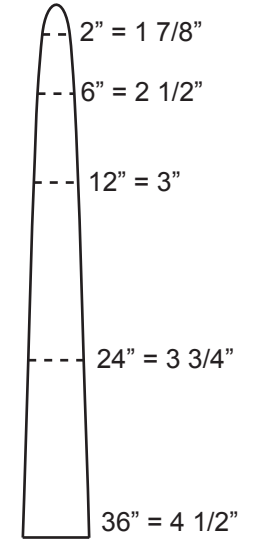

Wolverine & Coyote
 Length of Board = 96"
 Board Thickness = 3/4"

Lynx & Bobcat
 Length of Board = 72"
 Board Thickness = 1/2"

Otter
 Length of Board = 66"
 Board Thickness = 1/2"

Fox
 Length of Board = 60"
 Board Thickness = 1/2"

Raccoon
 Length of Board = 48"
 Board Thickness = 1/2"

Timber Wolf
 Length of Board = 96 in.
 Board Thickness = 3/4"

Fisher / Grey Fox
 Length of Board = 48 in.
 Board Thickness = 7/16"

Fur Harvesters
 AUCTION INC.

Female Mink
 Length of Board = 36 in.
 Board Thickness = 1/4"

Male Mink / Marten
 Length of Board = 36 in.
 Board Thickness = 1/4"

Weasel
 Length of Board = 25 in.
 Board Thickness = 5/16"

Squirrel
 Length of Board = 19 in.
 Board Thickness = 5/16"

Muskrat
 Length of Board = 24 in.
 Board Thickness = 7/16"