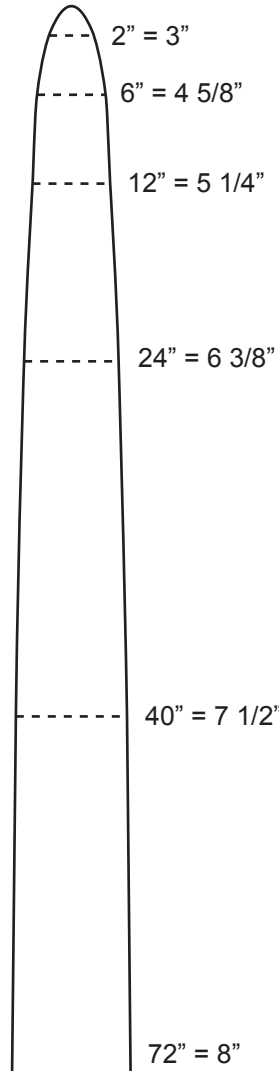

Wolverine & Coyote
 Length of Board = 96"
 Board Thickness = 3/4"

Lynx & Bobcat
 Length of Board = 72"
 Board Thickness = 1/2"

Otter
 Length of Board = 66"
 Board Thickness = 1/2"

Fox
 Length of Board = 60"
 Board Thickness = 1/2"

Raccoon
 Length of Board = 48"
 Board Thickness = 1/2"

Timber Wolf
 Length of Board = 96 in.
 Board Thickness = 3/4"

Fisher / Grey Fox
 Length of Board = 48 in.
 Board Thickness = 7/16"

Fur Harvesters
 AUCTION INC.

Female Mink
 Length of Board = 36 in.
 Board Thickness = 1/4"

Male Mink / Marten
 Length of Board = 36 in.
 Board Thickness = 1/4"

Weasel
 Length of Board = 25 in.
 Board Thickness = 5/16"

Squirrel
 Length of Board = 19 in.
 Board Thickness = 5/16"

Muskrat
 Length of Board = 24 in.
 Board Thickness = 7/16"