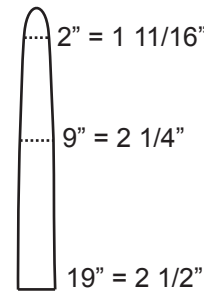

Wolverine & Coyote
 Length of Board = 96"
 Board Thickness = 3/4"

Lynx & Bobcat
 Length of Board = 72"
 Board Thickness = 1/2"

Otter
 Length of Board = 66"
 Board Thickness = 1/2"

Fox
 Length of Board = 60"
 Board Thickness = 1/2"

Raccoon
 Length of Board = 48"
 Board Thickness = 1/2"

Timber Wolf
 Length of Board = 96 in.
 Board Thickness = 3/4"

Fisher / Grey Fox
 Length of Board = 48 in.
 Board Thickness = 7/16"

Fur Harvesters
 AUCTION INC.

Female Mink
 Length of Board = 36 in.
 Board Thickness = 1/4"

Male Mink / Marten
 Length of Board = 36 in.
 Board Thickness = 1/4"

Weasel
 Length of Board = 25 in.
 Board Thickness = 5/16"

Squirrel
 Length of Board = 19 in.
 Board Thickness = 5/16"

Muskrat
 Length of Board = 24 in.
 Board Thickness = 7/16"