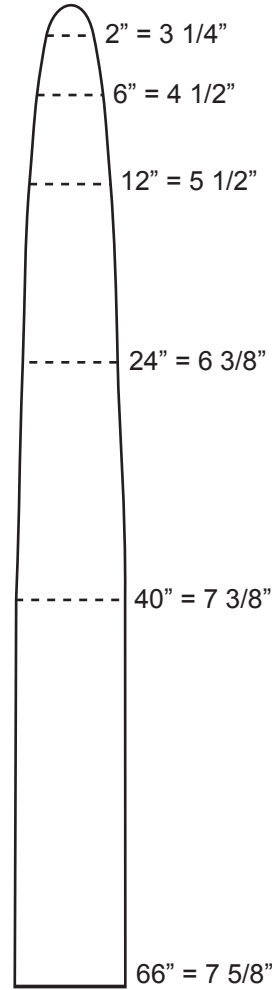

Wolverine & Coyote
 Length of Board = 96"
 Board Thickness = 3/4"

Lynx & Bobcat
 Length of Board = 72"
 Board Thickness = 1/2"

Otter
 Length of Board = 66"
 Board Thickness = 1/2"

Fox
 Length of Board = 60"
 Board Thickness = 1/2"

Raccoon
 Length of Board = 48"
 Board Thickness = 1/2"

Timber Wolf
 Length of Board = 96 in.
 Board Thickness = 3/4"

Fisher / Grey Fox
 Length of Board = 48 in.
 Board Thickness = 7/16"

Fur Harvesters
 AUCTION INC.

Female Mink
 Length of Board = 36 in.
 Board Thickness = 1/4"

Male Mink / Marten
 Length of Board = 36 in.
 Board Thickness = 1/4"

Weasel
 Length of Board = 25 in.
 Board Thickness = 5/16"

Squirrel
 Length of Board = 19 in.
 Board Thickness = 5/16"

Muskrat
 Length of Board = 24 in.
 Board Thickness = 7/16"