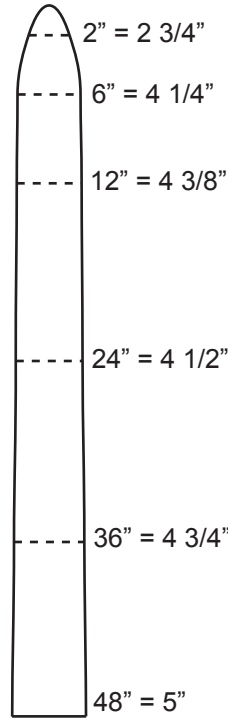

Wolverine & Coyote
 Length of Board = 96"
 Board Thickness = 3/4"

Lynx & Bobcat
 Length of Board = 72"
 Board Thickness = 1/2"

Otter
 Length of Board = 66"
 Board Thickness = 1/2"

Fox
 Length of Board = 60"
 Board Thickness = 1/2"

Raccoon
 Length of Board = 48"
 Board Thickness = 1/2"

Timber Wolf
 Length of Board = 96 in.
 Board Thickness = 3/4"

Fisher / Grey Fox
 Length of Board = 48 in.
 Board Thickness = 7/16"

Fur Harvesters
 AUCTION INC.

Female Mink
 Length of Board = 36 in.
 Board Thickness = 1/4"

Male Mink / Marten
 Length of Board = 36 in.
 Board Thickness = 1/4"

Weasel
 Length of Board = 25 in.
 Board Thickness = 5/16"

Squirrel
 Length of Board = 19 in.
 Board Thickness = 5/16"

Muskrat
 Length of Board = 24 in.
 Board Thickness = 7/16"