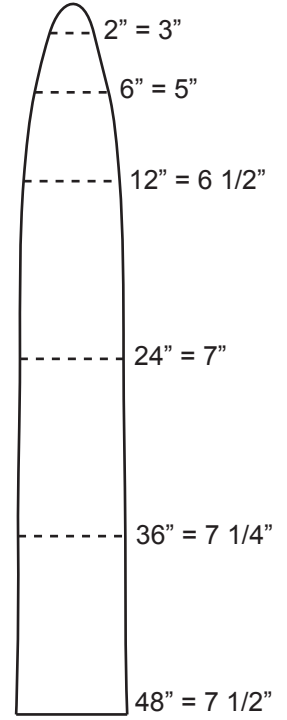

Wolverine & Coyote
 Length of Board = 96"
 Board Thickness = 3/4"

Lynx & Bobcat
 Length of Board = 72"
 Board Thickness = 1/2"

Otter
 Length of Board = 66"
 Board Thickness = 1/2"

Fox
 Length of Board = 60"
 Board Thickness = 1/2"

Raccoon
 Length of Board = 48"
 Board Thickness = 1/2"

Timber Wolf
 Length of Board = 96 in.
 Board Thickness = 3/4"

Fisher / Grey Fox
 Length of Board = 48 in.
 Board Thickness = 7/16"

Fur Harvesters
 AUCTION INC.

Female Mink
 Length of Board = 36 in.
 Board Thickness = 1/4"

Male Mink / Marten
 Length of Board = 36 in.
 Board Thickness = 1/4"

Weasel
 Length of Board = 25 in.
 Board Thickness = 5/16"

Squirrel
 Length of Board = 19 in.
 Board Thickness = 5/16"

Muskrat
 Length of Board = 24 in.
 Board Thickness = 7/16"