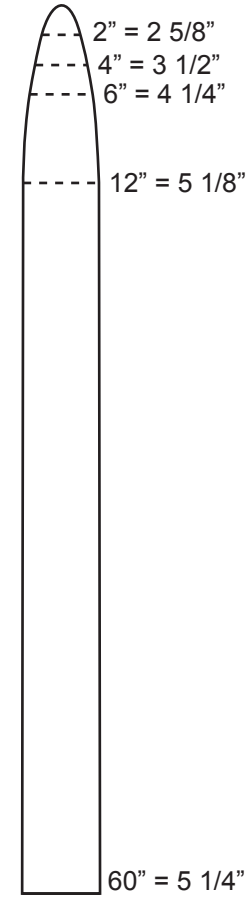

Wolverine & Coyote
 Length of Board = 96"
 Board Thickness = 3/4"

Lynx & Bobcat
 Length of Board = 72"
 Board Thickness = 1/2"

Otter
 Length of Board = 66"
 Board Thickness = 1/2"

Fox
 Length of Board = 60"
 Board Thickness = 1/2"

Raccoon
 Length of Board = 48"
 Board Thickness = 1/2"

Timber Wolf
 Length of Board = 96 in.
 Board Thickness = 3/4"

Fisher / Grey Fox
 Length of Board = 48 in.
 Board Thickness = 7/16"

Fur Harvesters
 AUCTION INC.

Female Mink
 Length of Board = 36 in.
 Board Thickness = 1/4"

Male Mink / Marten
 Length of Board = 36 in.
 Board Thickness = 1/4"

Weasel
 Length of Board = 25 in.
 Board Thickness = 5/16"

Squirrel
 Length of Board = 19 in.
 Board Thickness = 5/16"

Muskrat
 Length of Board = 24 in.
 Board Thickness = 7/16"