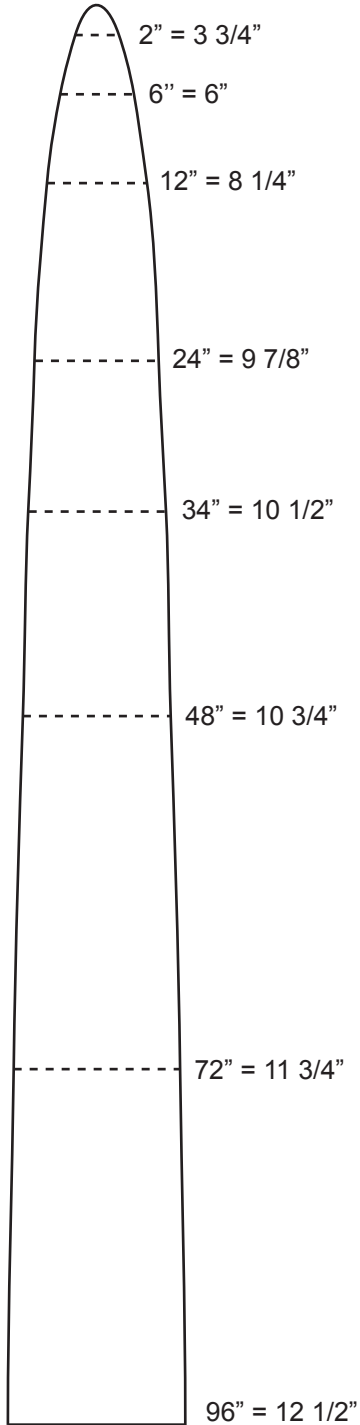

Wolverine & Coyote
 Length of Board = 96"
 Board Thickness = 3/4"

Lynx & Bobcat
 Length of Board = 72"
 Board Thickness = 1/2"

Otter
 Length of Board = 66"
 Board Thickness = 1/2"

Fox
 Length of Board = 60"
 Board Thickness = 1/2"

Raccoon
 Length of Board = 48"
 Board Thickness = 1/2"

Timber Wolf
 Length of Board = 96 in.
 Board Thickness = 3/4"

Fisher / Grey Fox
 Length of Board = 48 in.
 Board Thickness = 7/16"

Fur Harvesters
 AUCTION INC.

Female Mink
 Length of Board = 36 in.
 Board Thickness = 1/4"

Male Mink / Marten
 Length of Board = 36 in.
 Board Thickness = 1/4"

Weasel
 Length of Board = 25 in.
 Board Thickness = 5/16"

Squirrel
 Length of Board = 19 in.
 Board Thickness = 5/16"

Muskrat
 Length of Board = 24 in.
 Board Thickness = 7/16"