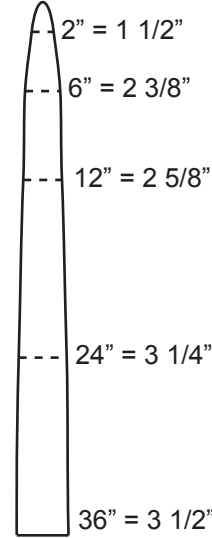

Wolverine & Coyote
 Length of Board = 96"
 Board Thickness = 3/4"

Lynx & Bobcat
 Length of Board = 72"
 Board Thickness = 1/2"

Otter
 Length of Board = 66"
 Board Thickness = 1/2"

Fox
 Length of Board = 60"
 Board Thickness = 1/2"

Raccoon
 Length of Board = 48"
 Board Thickness = 1/2"

Timber Wolf
 Length of Board = 96 in.
 Board Thickness = 3/4"

Fisher / Grey Fox
 Length of Board = 48 in.
 Board Thickness = 7/16"

Fur Harvesters
 AUCTION INC.

Female Mink
 Length of Board = 36 in.
 Board Thickness = 1/4"

Male Mink / Marten
 Length of Board = 36 in.
 Board Thickness = 1/4"

Weasel
 Length of Board = 25 in.
 Board Thickness = 5/16"

Squirrel
 Length of Board = 19 in.
 Board Thickness = 5/16"

Muskrat
 Length of Board = 24 in.
 Board Thickness = 7/16"