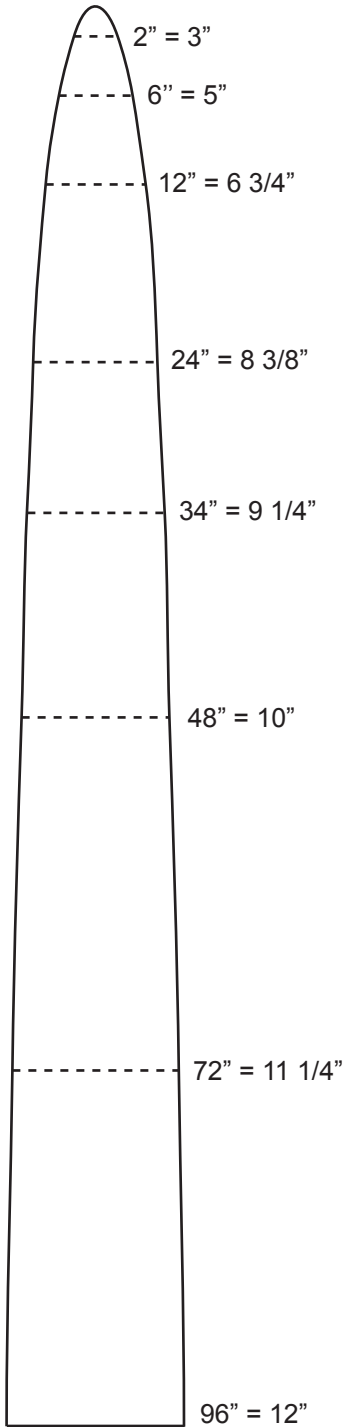

Wolverine & Coyote
 Length of Board = 96"
 Board Thickness = 3/4"

Lynx & Bobcat
 Length of Board = 72"
 Board Thickness = 1/2"

Otter
 Length of Board = 66"
 Board Thickness = 1/2"

Fox
 Length of Board = 60"
 Board Thickness = 1/2"

Raccoon
 Length of Board = 48"
 Board Thickness = 1/2"

Timber Wolf
 Length of Board = 96 in.
 Board Thickness = 3/4"

Fisher / Grey Fox
 Length of Board = 48 in.
 Board Thickness = 7/16"

Fur Harvesters
 AUCTION INC.

Female Mink
 Length of Board = 36 in.
 Board Thickness = 1/4"

Male Mink / Marten
 Length of Board = 36 in.
 Board Thickness = 1/4"

Weasel
 Length of Board = 25 in.
 Board Thickness = 5/16"

Squirrel
 Length of Board = 19 in.
 Board Thickness = 5/16"

Muskrat
 Length of Board = 24 in.
 Board Thickness = 7/16"