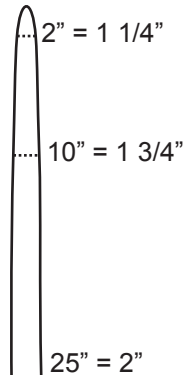

Wolverine & Coyote
 Length of Board = 96"
 Board Thickness = 3/4"

Lynx & Bobcat
 Length of Board = 72"
 Board Thickness = 1/2"

Otter
 Length of Board = 66"
 Board Thickness = 1/2"

Fox
 Length of Board = 60"
 Board Thickness = 1/2"

Raccoon
 Length of Board = 48"
 Board Thickness = 1/2"

Timber Wolf
 Length of Board = 96 in.
 Board Thickness = 3/4"

Fisher / Grey Fox
 Length of Board = 48 in.
 Board Thickness = 7/16"

Fur Harvesters
 AUCTION INC.

Female Mink
 Length of Board = 36 in.
 Board Thickness = 1/4"

Male Mink / Marten
 Length of Board = 36 in.
 Board Thickness = 1/4"

Weasel
 Length of Board = 25 in.
 Board Thickness = 5/16"

Squirrel
 Length of Board = 19 in.
 Board Thickness = 5/16"

Muskrat
 Length of Board = 24 in.
 Board Thickness = 7/16"