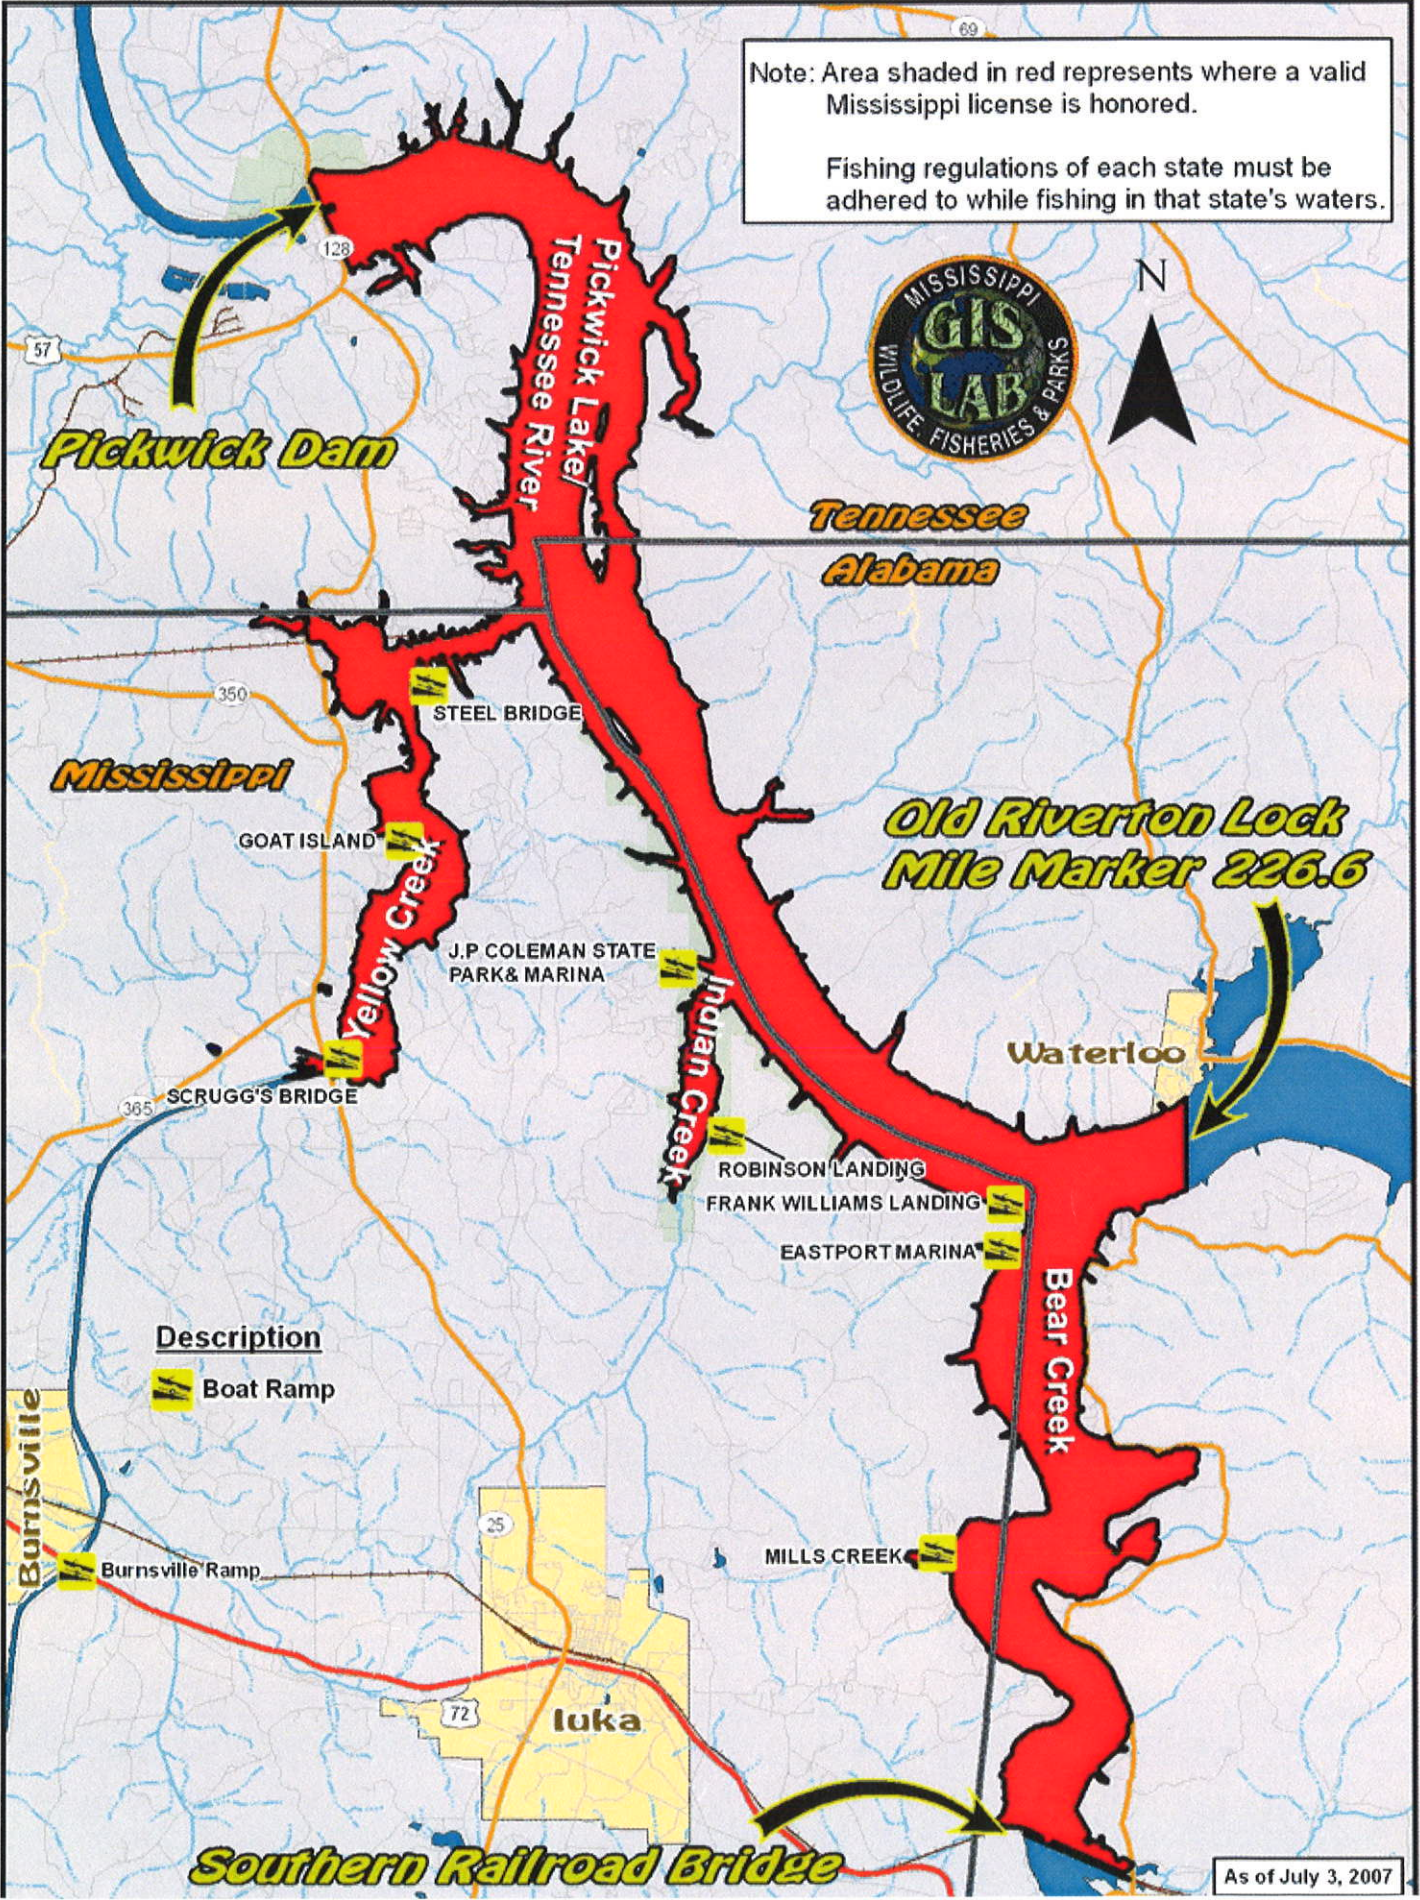

Note: Area shaded in red represents where a valid Mississippi license is honored.

Fishing regulations of each state must be adhered to while fishing in that state's waters.

**Description**

Boat Ramp

Burnsville Ramp