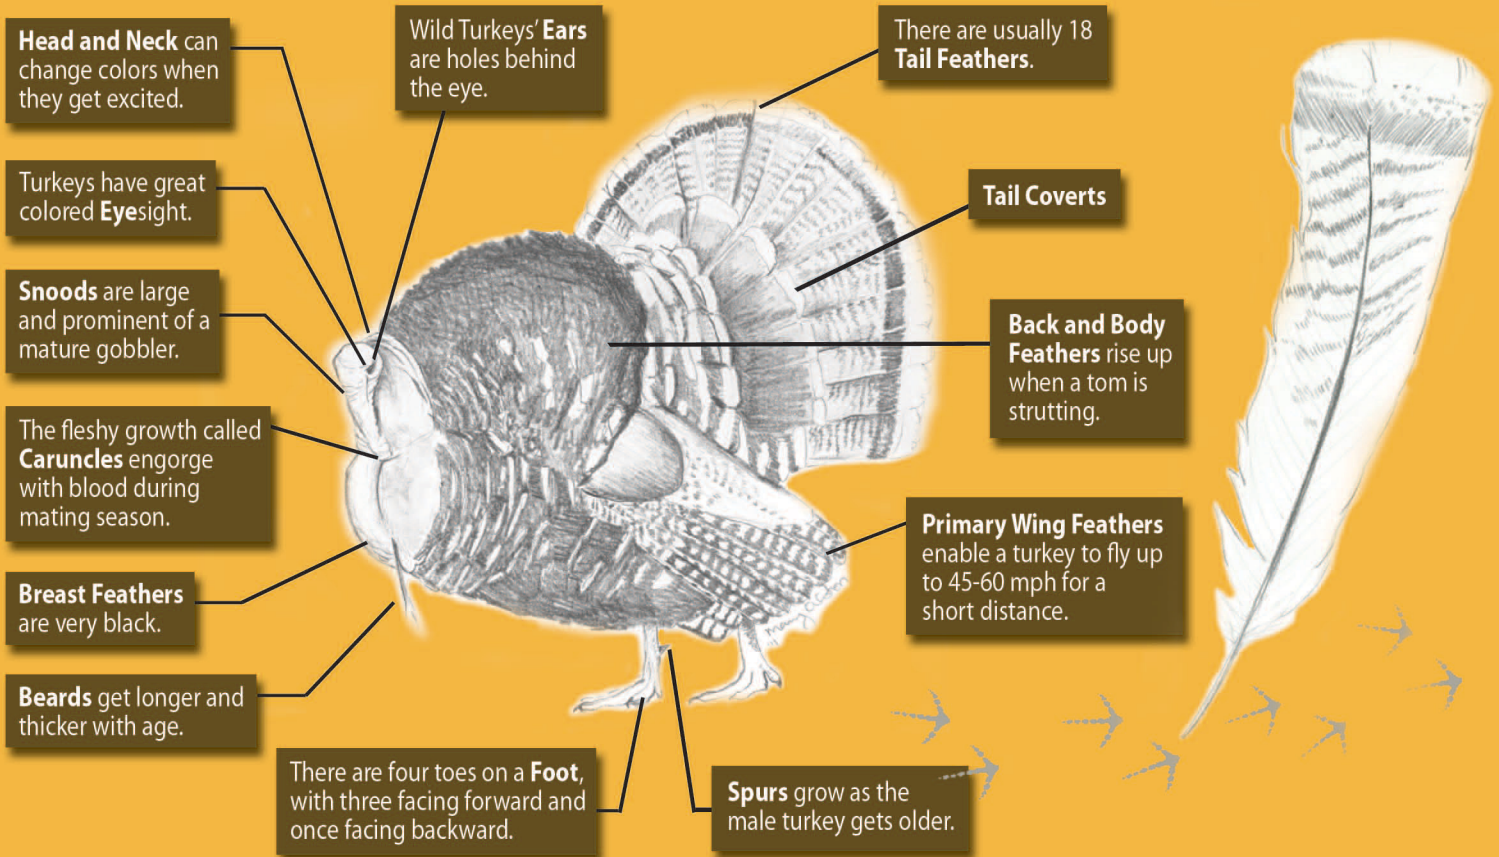

TURKEY *ACTIVITY SHEET*

Wild Turkey Vocabulary

- Juvenile male turkeys are called _____ while juvenile female turkeys are called _____.
- The adult male turkey is called a _____.
- The adult female turkey is called a _____.
- Baby turkeys are called _____ and are tan and brown.
- The long, red, fleshy area that grows from the forehead over the bill is called a _____.
- The fleshy growth under a turkey's throat is called a _____.
- _____ are red-pink fleshy growths on the head and upper neck of the turkey.
- Wild Turkeys are related to _____.
- Approximately _____ million pounds of turkey were consumed in the United States during Thanksgiving in 2001.
- The heaviest turkey ever raised was _____ pounds.
- Wild Turkeys lived almost _____ million years ago.
- Wild Turkeys will have _____ feathers at maturity.

Word List

Poults	
Tom or Gobler	86
Caruncles	
Wattle	
Snood	
Jennys	
Jakes	3,500
Pheasants	
	690
Hen	
	10

Turkey drawing by Mary Alston

Key: 1. Jakes and Jennys 2. Tom or Gobler 3. Hen 4. Poults 5. Snood 6. Wattle 7. Caruncles 8. Pheasants 9. 690 10. 86 11. 10 12. 3,500