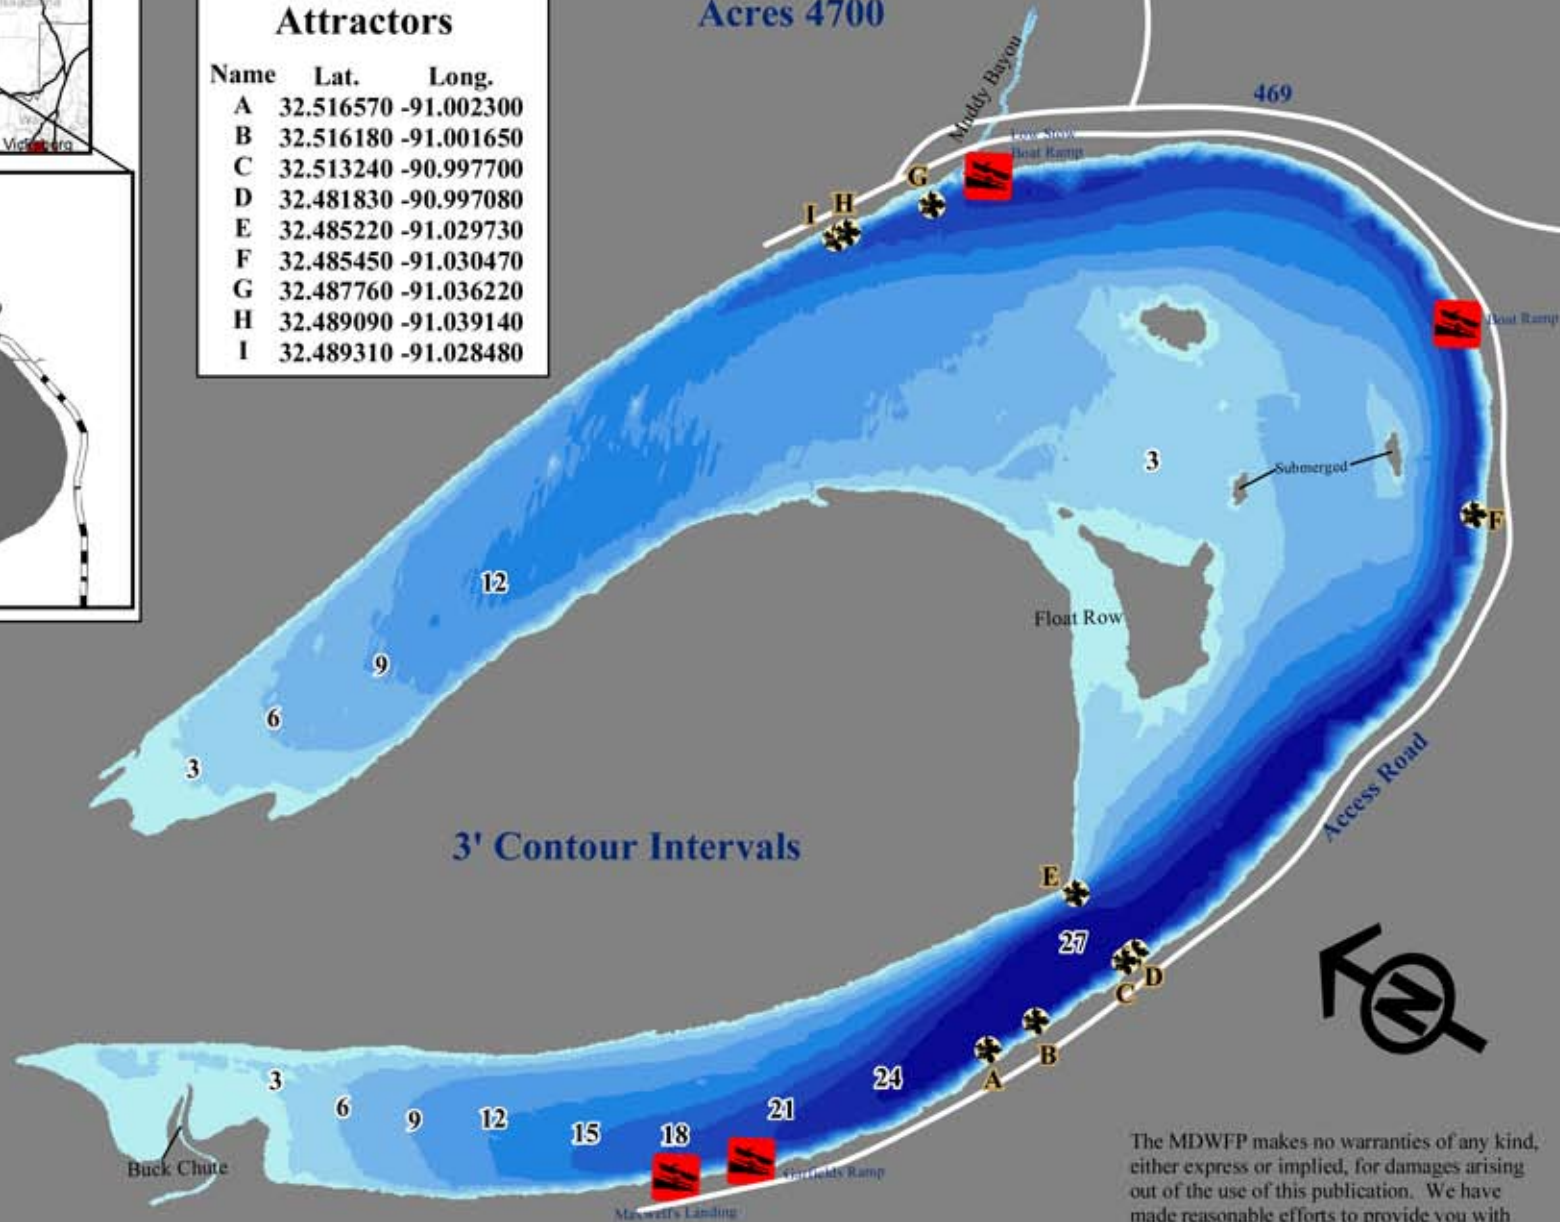

## Vicinity Map

# Eagle Lake

Warren County, MS  
Acres 4700

## Attractors

Name	Lat.	Long.
A	32.516570	-91.002300
B	32.516180	-91.001650
C	32.513240	-90.997700
D	32.481830	-90.997080
E	32.485220	-91.029730
F	32.485450	-91.030470
G	32.487760	-91.036220
H	32.489090	-91.039140
I	32.489310	-91.028480

### Depth

✱ Fish Attractors

Bureau of Fisheries

15,000 7,500 0 15,000 Feet

The MDWFP makes no warranties of any kind, either express or implied, for damages arising out of the use of this publication. We have made reasonable efforts to provide you with accurate maps, but we cannot exclude the possibility of errors or changes in actual conditions. Map Published by the Mississippi Department of Wildlife Fisheries and Parks GIS Lab.